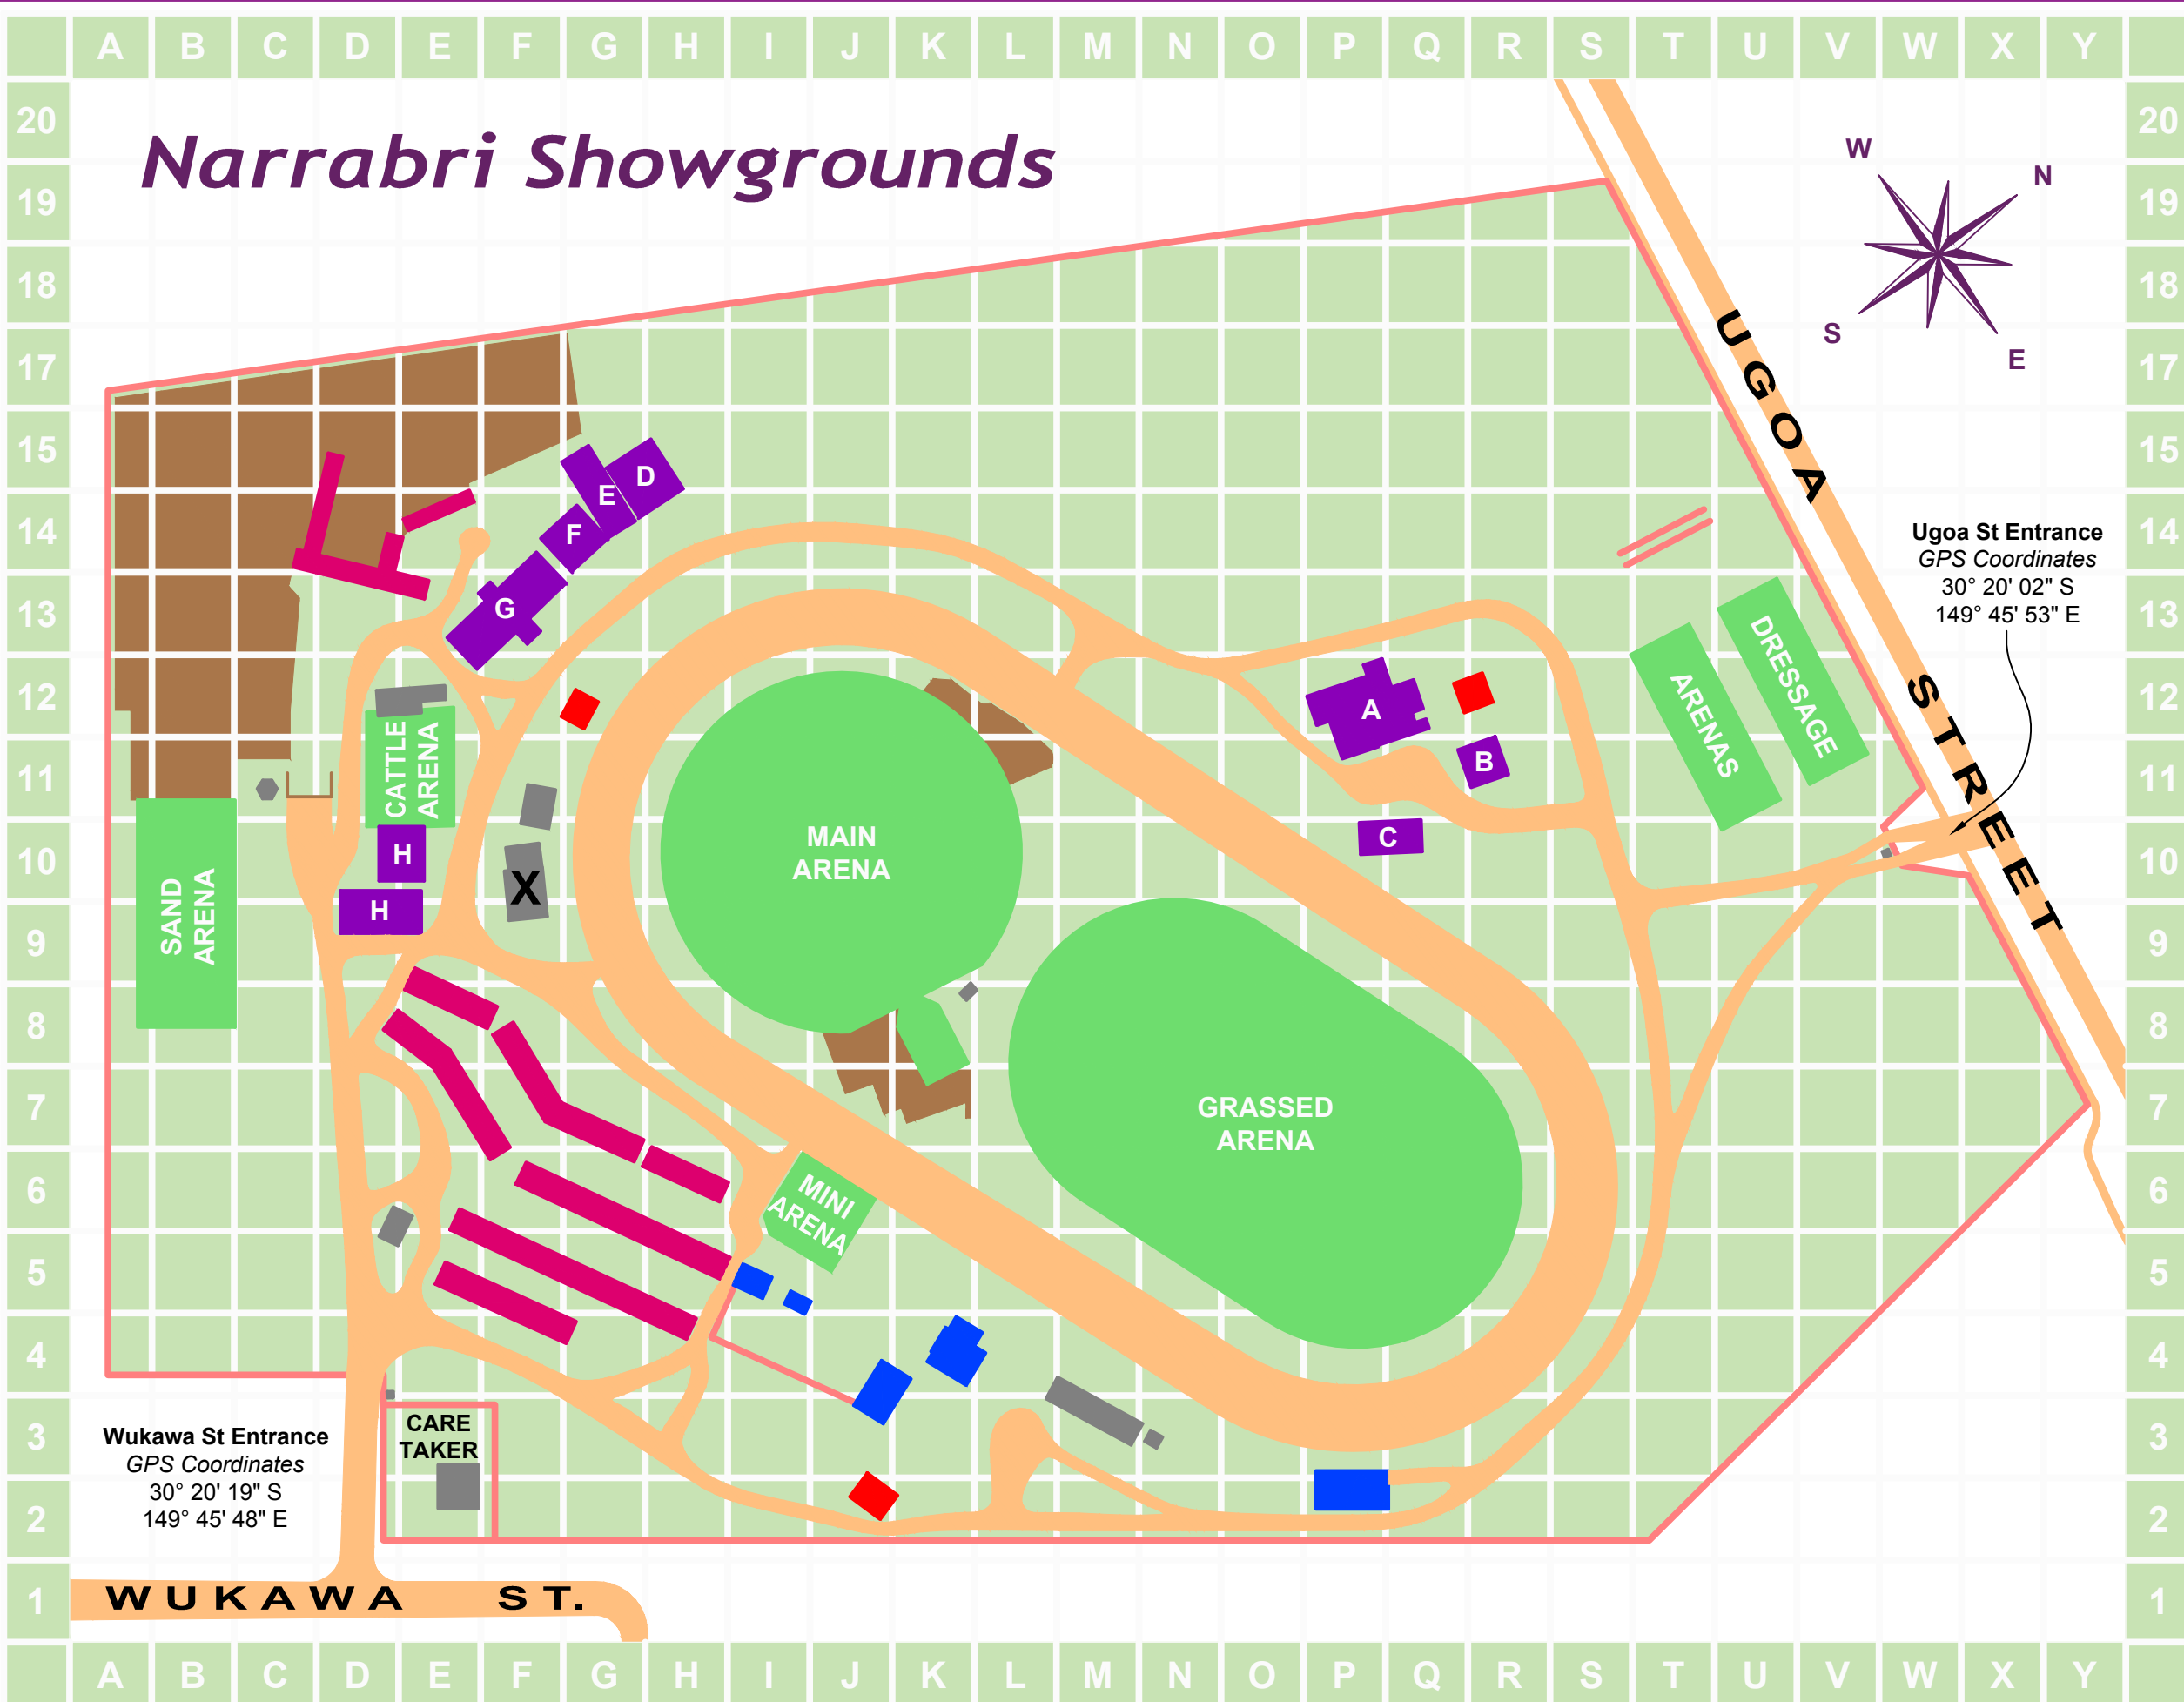

Narrabri Showgrounds

Wukawa St Entrance
GPS Coordinates
30° 20' 19" S
149° 45' 48" E

Ugoa St Entrance
GPS Coordinates
30° 20' 02" S
149° 45' 53" E

Santos
We have the energy.

- SHOW PAVILLIONS**
- A** Main Pavillion
 - B** The Lawty Pavillion
 - C** George Fox Pavillion
 - D** Sheep Pavillion
 - E** Poultry Pavillion
 - F** Produce Pavillion
 - G** Nursery Pavillion
 - H** Cattle Pavillions

- N.P.C. Buildings
- Other Buildings
- Toilet Blocks
- Arenas
- Stock Yards
- Permanent Fences
- Horse Stables
- Show Secretary's Office